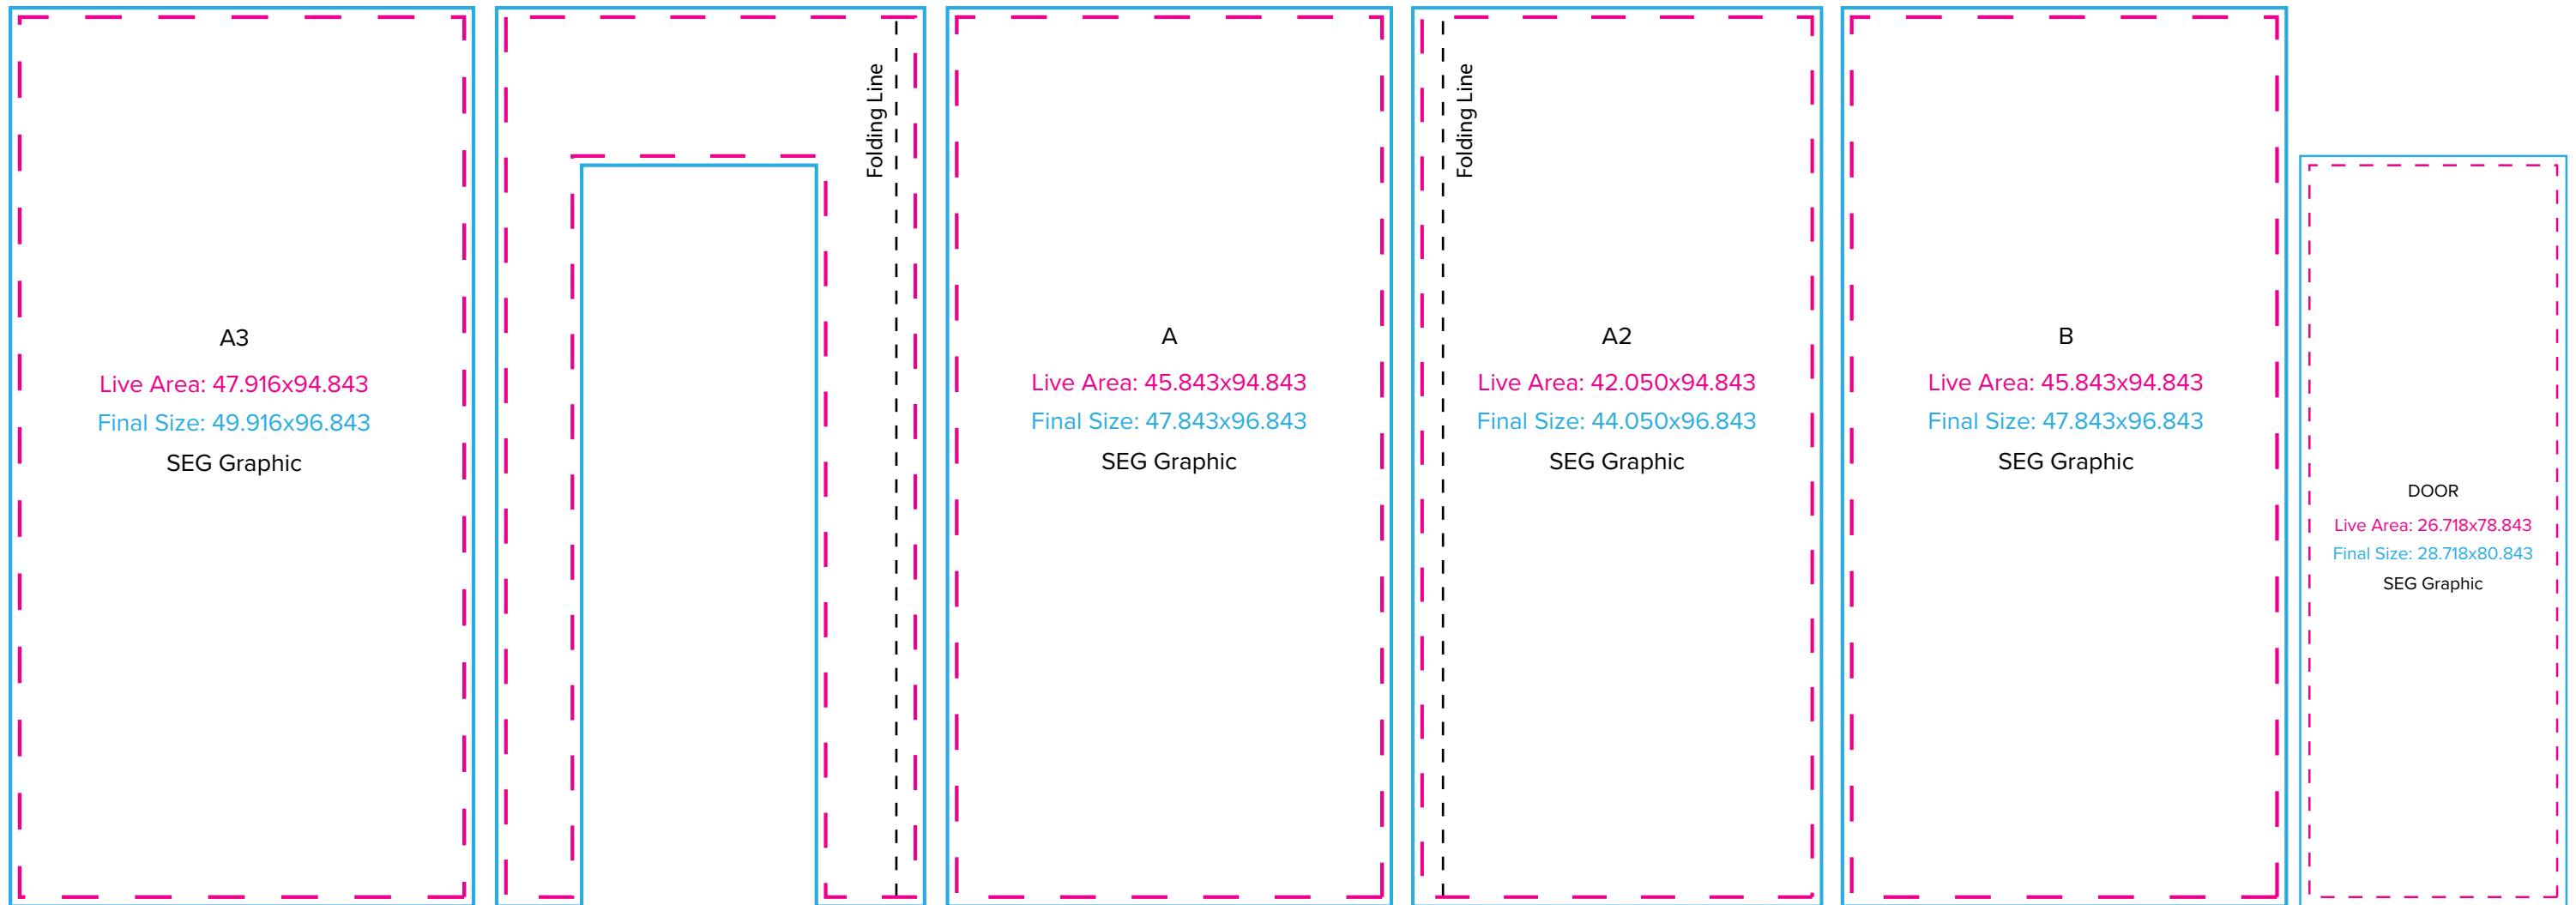

Graphic Template  
10 x 10 Inline Exhibit  
SEG Graphics,  
Sintra Door and Panel

A1

Live Area: 44.124x94.843

Final Size: 46.124x96.843

SEG Graphic

NOTE: All Raster Art (jpg, tiff,psd, png, etc.) must be at least 100 dpi at print size.

Graphic Template  
10 x 10 Inline Exhibit  
SEG Graphics,  
Sintra Door and Panel

C1  
Live Area: 18.147x94.843  
Final Size: 20.147x96.843  
SEG Graphic

C  
Live Area: 37.843x94.843  
Final Size: 39.843x96.843  
SEG Graphic  
BACKLIT

E  
Live Area: 37.843x94.843  
Final Size: 39.843x96.843  
SEG Graphic  
BACKLIT

E2  
Live Area: 18.147x94.843  
Final Size: 20.147x96.843  
SEG Graphic

NOTE: All Raster Art (jpg, tiff,psd, png, etc.) must be at least 100 dpi at print size.

Graphic Template  
10 x 10 Inline Exhibit  
GOD-1558 Reception Counter  
Sintra Version

NOTE:  
1/2" of graphic perimeter  
is hidden by extrusion

NOTE: All Raster Art (jpg, tiff,psd, png, etc.) must be at least 100 dpi at print size.