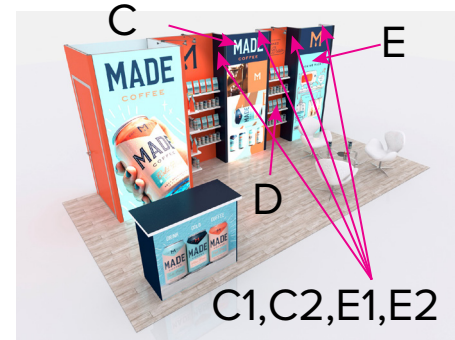

Graphic Template  
10 x 10 Inline Exhibit  
SEG Graphics,  
Sintra Door and Panel

A1

Live Area: 44.124x94.843

Final Size: 46.124x96.843

SEG Graphic

NOTE: All Raster Art (jpg, tiff,psd, png, etc.) must be at least 100 dpi at print size.

Graphic Template  
10 x 10 Inline Exhibit  
SEG Graphics,  
Sintra Door and Panel

C1  
Live Area: 18.147x94.843  
Final Size: 20.147x96.843  
SEG Graphic

C  
Live Area: 37.843x94.843  
Final Size: 39.843x96.843  
SEG Graphic  
BACKLIT