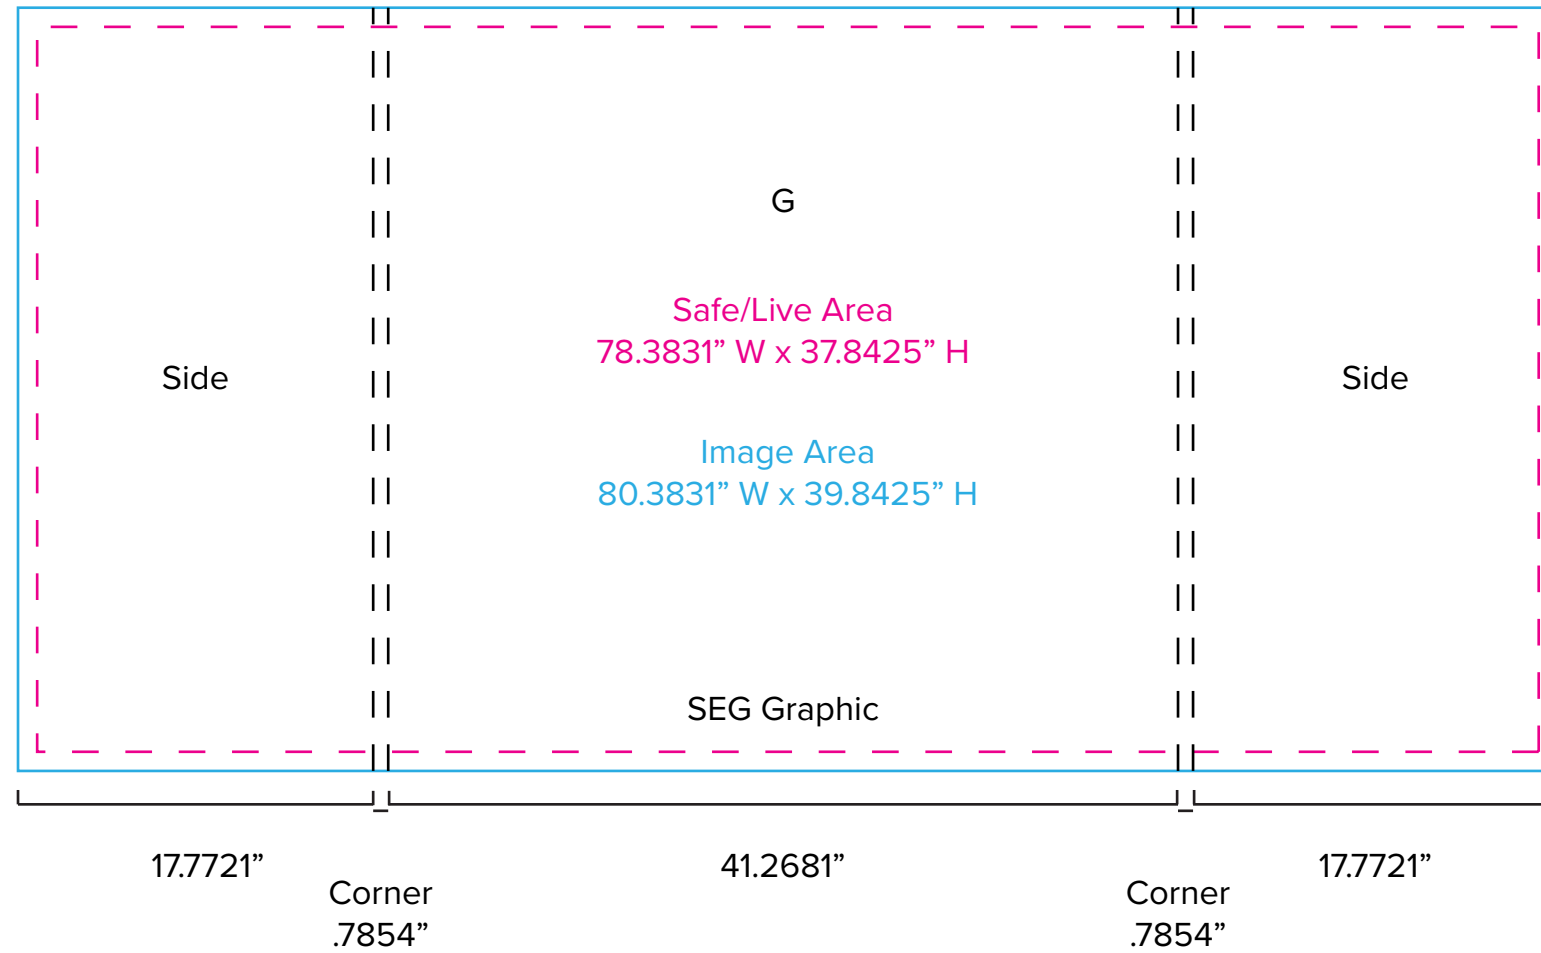

Graphic Template
10 x 10 Inline Exhibit
GOD-1558 Reception Counter
SEG Version

NOTE:
1/2" of graphic perimeter
is hidden by extrusion

NOTE: All Raster Art (jpg, tiff,psd, png, etc.) must be at least 100 dpi at print size.