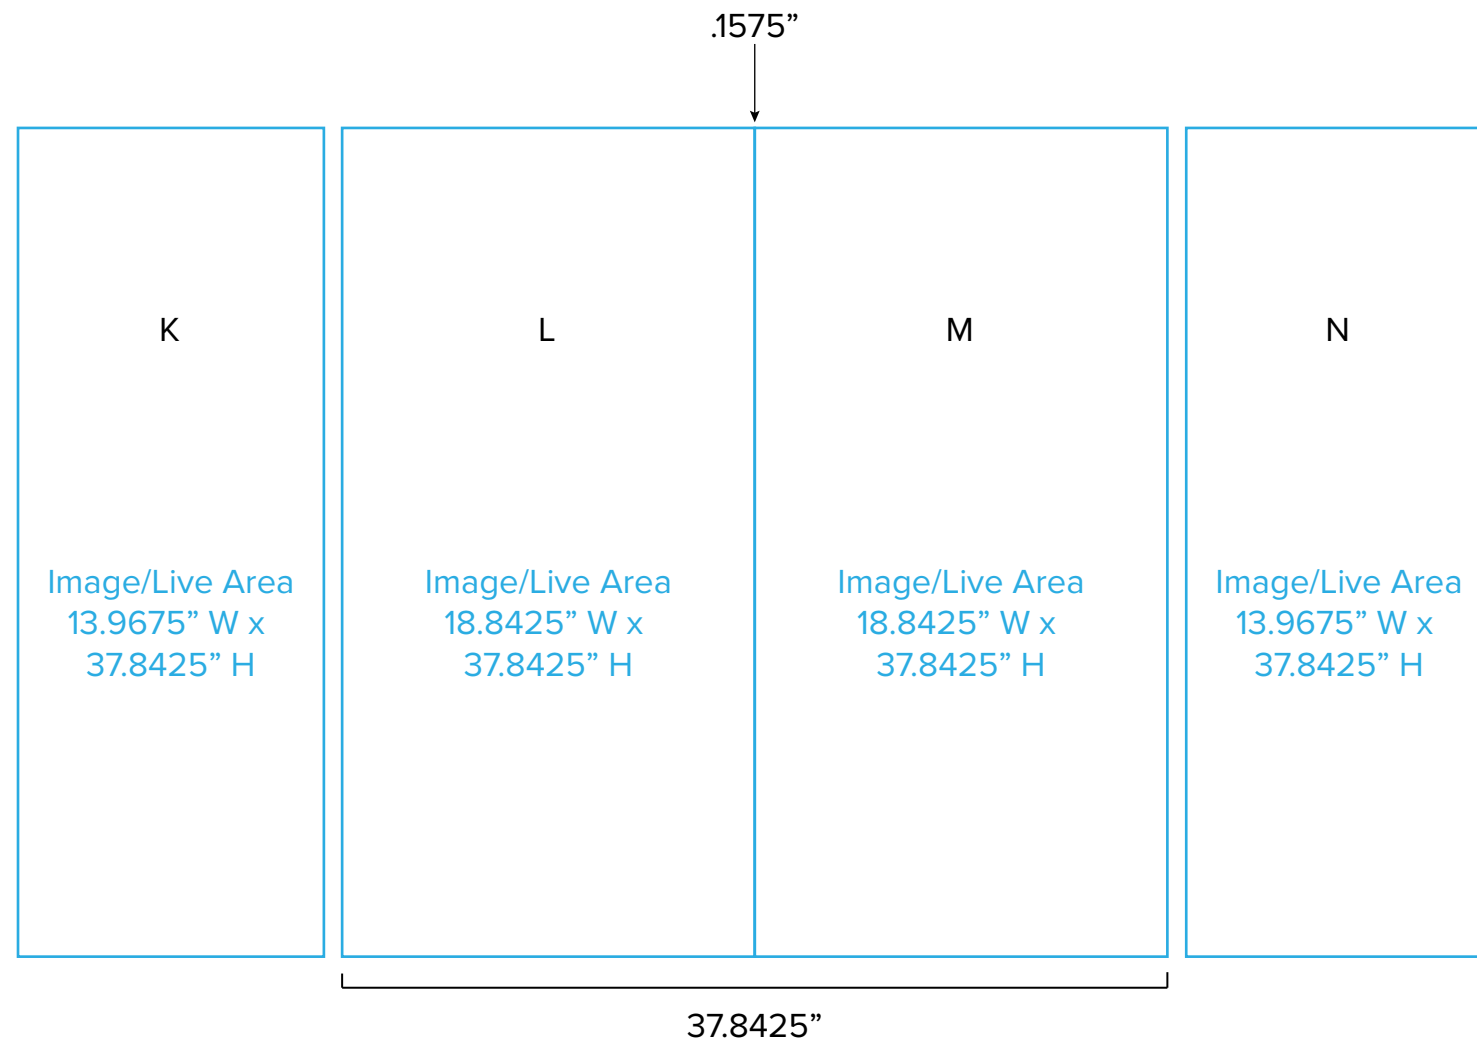

Graphic Template  
10 x 10 Inline Exhibit  
SEG Graphics,  
Sintra Door and Panel

C1  
Live Area: 18.147x94.843  
Final Size: 20.147x96.843  
SEG Graphic

C  
Live Area: 37.843x94.843  
Final Size: 39.843x96.843  
SEG Graphic  
BACKLIT

C2  
Live Area: 18.147x94.843  
Final Size: 20.147x96.843  
SEG Graphic

D  
Live Area: 32.343x94.843  
Final Size: 34.343x96.843  
SEG Graphic

E1  
Live Area: 18.147x94.843  
Final Size: 20.147x96.843  
SEG Graphic

E  
Live Area: 37.843x94.843  
Final Size: 39.843x96.843  
SEG Graphic  
BACKLIT

E2  
Live Area: 18.147x94.843  
Final Size: 20.147x96.843  
SEG Graphic

NOTE: All Raster Art (jpg, tiff,psd, png, etc.) must be at least 100 dpi at print size.

Graphic Template  
10 x 10 Inline Exhibit  
GOD-1558 Reception Counter  
Sintra Version

NOTE:  
1/2" of graphic perimeter  
is hidden by extrusion

NOTE: All Raster Art (jpg, tiff,psd, png, etc.) must be at least 100 dpi at print size.